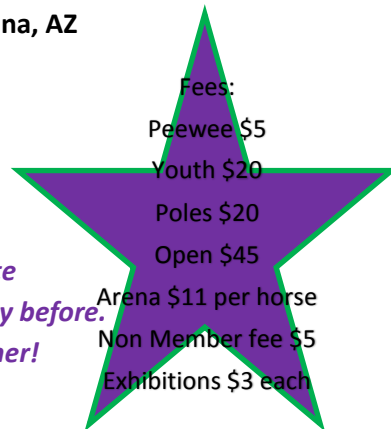

April 14th- Pima County Fairgrounds. Day Race.

May 12th- Schulz Arena. Night Race.

June 9th- Wentz Point Arena. *Summer Series Race 1*. Night race. Indoor Arena.

July 14th- Wentz Point Arena. *Summer Series Race 2*. Night race. Indoor Arena.

August 11th- Wentz Point Arena. *Summer Series Finale*. Night race. Indoor Arena.

August 25th- Arena TBD. Night Race.

September 22nd- Arena TBD. Night Race.

October 13th- Schulz Arena. Night Race.

October 27th- Wentz Point Arena. *12th Annual Charity Race. Day Race*. Outdoor Arena.

November 10th- Schulz Arena. **FINALS**. Day Race.

WWW.SAZBRA.ORG

Schulz Arena
12000 S Old Nogales HWY
Tucson, AZ 85706

Pima County Fairgrounds
11300 S Houghton Rd
Tucson, AZ 85747

Wentz Point
15131 N Wentz Rd
Marana, AZ

Pre-Entries open for early draw the Sunday before a race date and close that Thursday at 6pm. 1st draw is posted the Friday before. NON-MEMBERS WELCOME TO RUN! Books close at last runner!

Email: southernazbarrelracing@gmail.com to Pre-enter!
Please see website for membership/nomination form or fill one out at race.