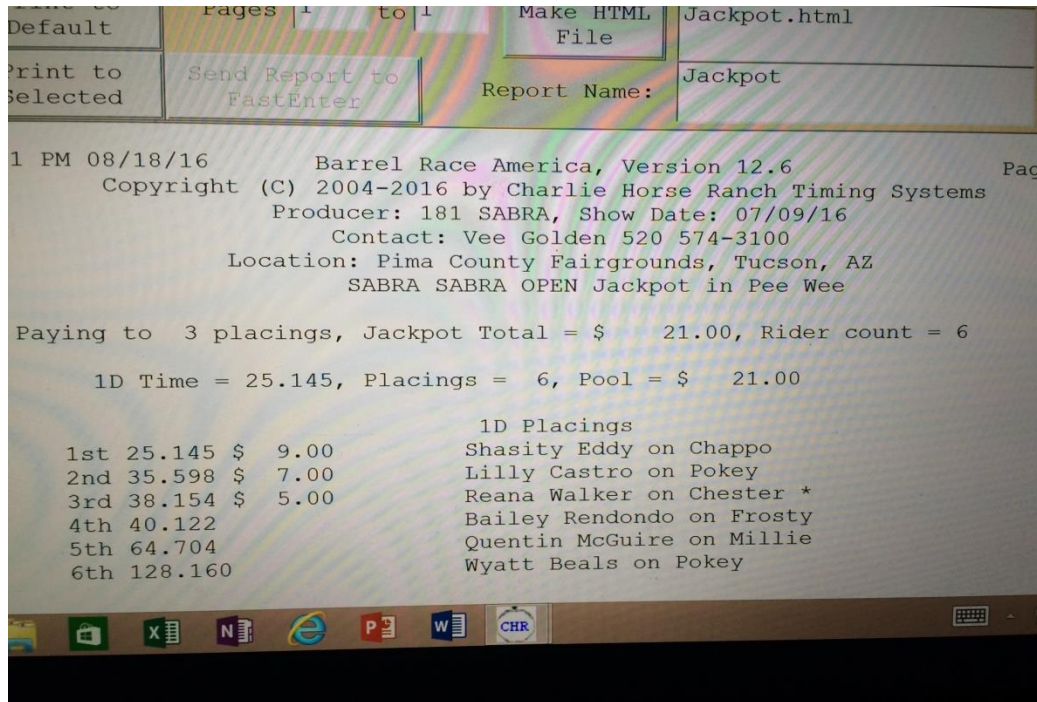

Paying to 3 placings, Jackpot Total = \$ 28.00, Rider count = 8

1D Time = 23.256, Placings = 8, Pool = \$ 28.00

		1D Placings	
1st	23.256 \$ 12.00	Shasity Eddy	on Chappo
2nd	29.262 \$ 9.00	Lilly Castro	on Pokey
3rd	32.447 \$ 7.00	Reana Walker	on Chester *
4th	32.547	Lilly Castro	on Elsa
5th	33.489	Bailey Rendondo	on Frosty
6th	66.092	Quentin McGuire	on Millie
7th	90.098	Wyatt Beals	on Pokey
8th	96.906	Ashlyne Beals	on Horse

Rider/Horse	Target Time Difference (8/13 minus 7/9 time)
Quentin McGuire on Millie	1.388
Shasity Eddy on Chappo	-1.889
Reana Walker on Chester *	-5.707
Lilly Castro on Pokey	-6.336
Bailey Rendondo on Frosty	-6.633
Wyatt Beals on Pokey	-38.062